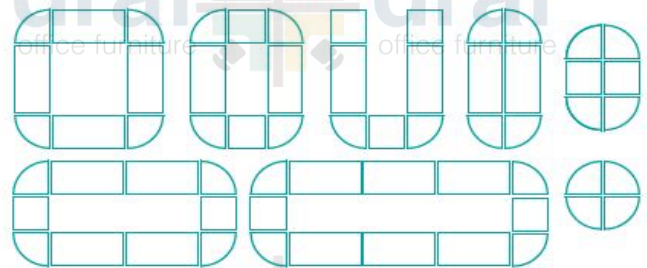

SAMPLE ARRANGMENTS

*Table top in customizable laminate finish