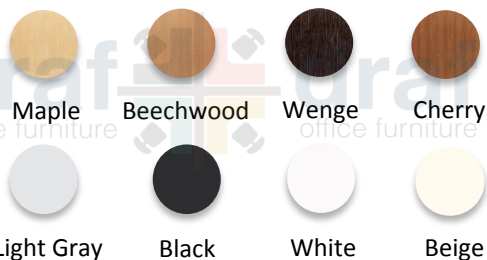

OVAL SHAPED

BOAT SHAPED

RECTANGULAR

SQUARE

ROUND

STANDARD SIZES & FINISHES

- 4-6 SEATER: 180 x 120 cm
- 6-8 SEATER: 240 x 120 cm
- 8-10 SEATER: 300 x 120 cm
- 10-12 SEATER: 360 X 120 cm
- 12-14 SEATER: 400 X 140 cm

NATANIEL

120W X 40D X 75H*
 160W X 40D X 75H*
**available in light gray &
 beechwood finish*

CHI

180W X 45D X 75H
 180W X 60D X 75H
available in light gray and customizable woodgrain finish