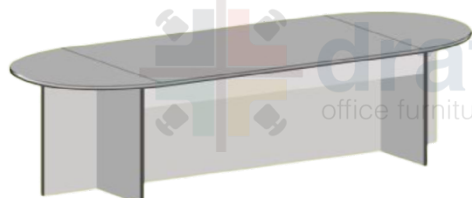

Conference / Meeting Tables (Ready-made)

JACINTO
 180W X 90D X 75H

JAIME
 240W X 120D X 75H

MAX
 120cm Diameter

SAMUEL
 140W X 120D X 75H
 180W X 120D X 75H
 240W X 120D X 75H

CARLOS
 140W X 120D X 75H
 180W X 120D X 75H
 240W X 120D X 75H

VALENTINO
 DIAMETER: 100CM

GABRIEL
 DIAMETER: 100CM

DEMETRIO
 285W X 125D X 75H

BENJAMIN
 80CM DIAMETER
 100CM DIAMETER

DONATO
 240W X 120D X 75H
 180.5W X 95D X 75H

Ready-made Conference Tables

HORATIO
200W X 74.5D X 100H