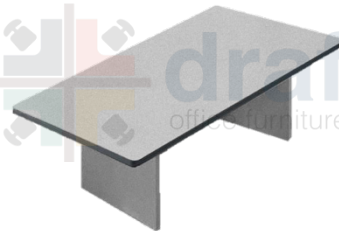

OVAL SHAPED

BOAT SHAPED

RECTANGULAR

SQUARE

ROUND

STANDARD SIZES & FINISHES

- 4-6 SEATER: 180 x 120 cm
- 6-8 SEATER: 240 x 120 cm
- 8-10 SEATER: 300 x 120 cm
- 10-12 SEATER: 360 X 120 cm
- 12-14 SEATER: 400 X 140 cm

LUCIANO
 4 -6 SEATER 180 X 90CM
 6-8 SEATER 240 x 120CM
 8-10 SEATER 300 X 120CM

**Custom sizes available. Feel free to ask your account executive for a special quote.*

MARCELO
 4-6 SEATER 150 X 75 CM
 6-8 SEATER 240 X 120 CM
 10-12 SEATER 380 X 140 CM

Conference / Meeting Tables (Ready-made)

JACINTO
 180W X 90D X 75H

JAIME
 240W X 120D X 75H

MAX
 120cm Diameter

SAMUEL
 140W X 120D X 75H
 180W X 120D X 75H
 240W X 120D X 75H

CARLOS
 140W X 120D X 75H
 180W X 120D X 75H
 240W X 120D X 75H