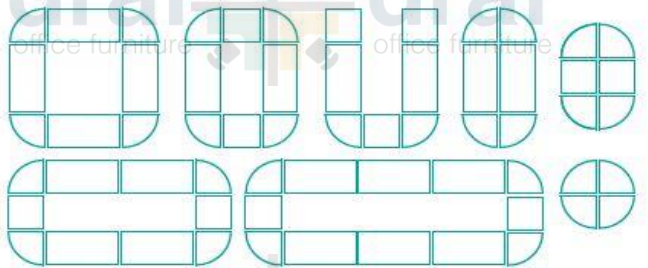

Sectional Conference Table (Custom-made)

*Table top in customizable laminate finish