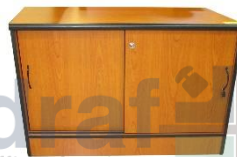

Laminated Storage Cabinets (Ready-made)