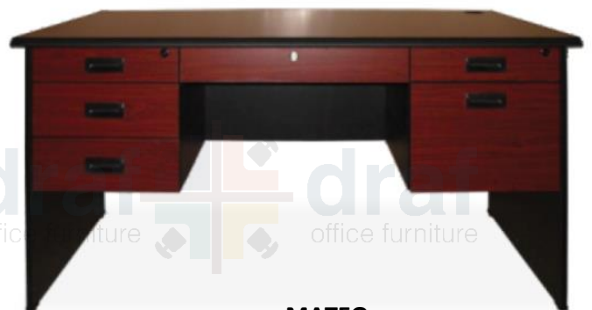

CARLITO
 180 X 70 X 75CM
 150 X 70 X 75CM
 120 X 70 X 75CM

DANIEL

ELEUTERIO

IGNACIO

**Executive
 Tables (Ready-made)**

CLEMENTE
 180 X 85 X 75 CM

EMILIO
 90 X 45 X 69

ALONSO
 120 X 75 X 75
 150 X 75 X 75

SEBASTIAN
 120 X 60 X 75

MATEO
 150 X 75 X 75

Executive L-Shaped Tables (Ready-made)

BERNARDINO

ALBERTO

AGAPITO

BONIFACIO

ARMANDO