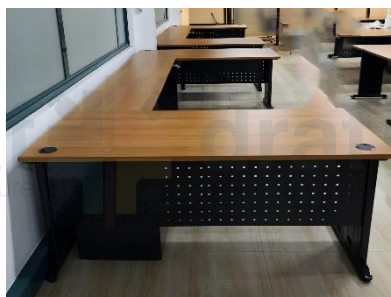

PRIMO

LAMBDA

IOTA

Note: Other colors are available. Please feel free to ask your account executive for color options.

Samples of custom-made tables

Executive L-Shaped Tables (Ready-made)

FRANCO
180 X 180 X 76CM