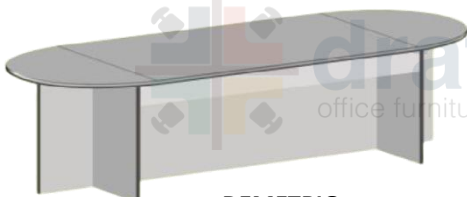

DEMETRIO
285W X 125D X 75H