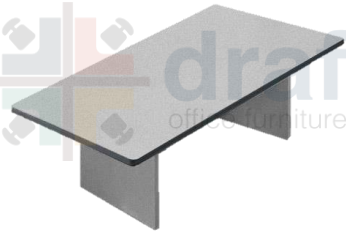

RECTANGULAR