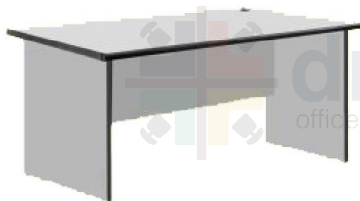

SEBASTIAN
 120 X 60 X 75

MATEO
 150 X 75 X 75

Executive L-Shaped Tables (Ready-made)

BERNARDINO

ALBERTO

AGAPITO

BONIFACIO

ARMANDO

GONZALO

Executive L-Shaped Tables (Ready-made)

BENICO
160 X 120 X 75

PANCHO
180 X 90 X 75

VIDAL
150 X 70 X 75
120 X 70 X 75

VASCO
120 X 56.5 X 75
90 X 40 X 75

TITO
180 X 90 X 75

NICOLAS
160.8 X 72 X 76
140.8 X 72 X 76
120.8 X 72 X 76