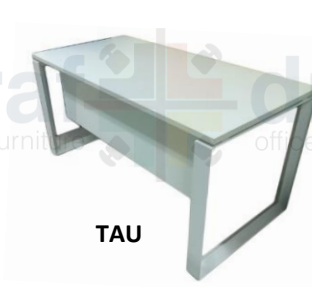

Freestanding Laminated Tables *(custom-made)*

Heavy-duty flat-edged or post-formed worktops in customizable size, shape and laminate finish set on laminated modesty panel and legs or powder-coated finished steel frame.

TAU

Standard Finishes